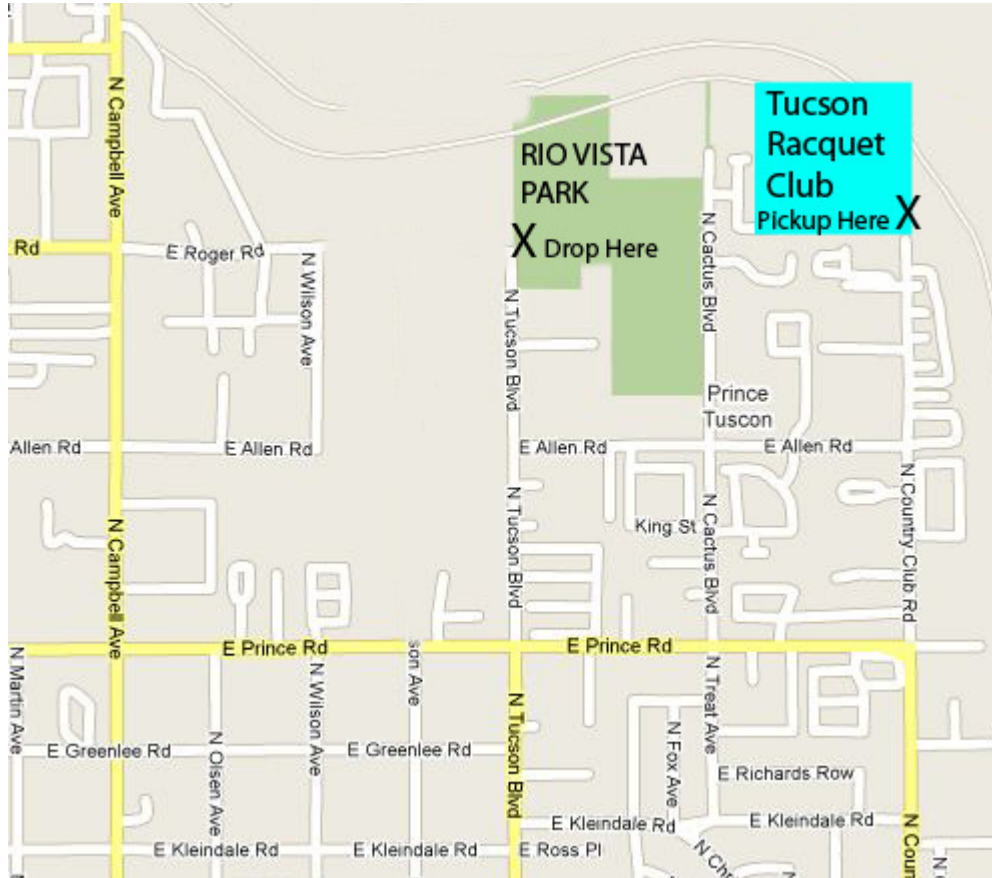

Directions to Rio Vista Park:

From Prince and Tucson Blvd.

Go North (dead-ends into parking lot)

(Note: Rio Vista Park can only be accessed from Tucson Blvd.)

From Tucson Racquet Club to Rio Vista Park:

South on Country Club

West on Allen

North on Tucson Blvd.

(Note: Rio Vista Park can only be accessed from Tucson Blvd.)